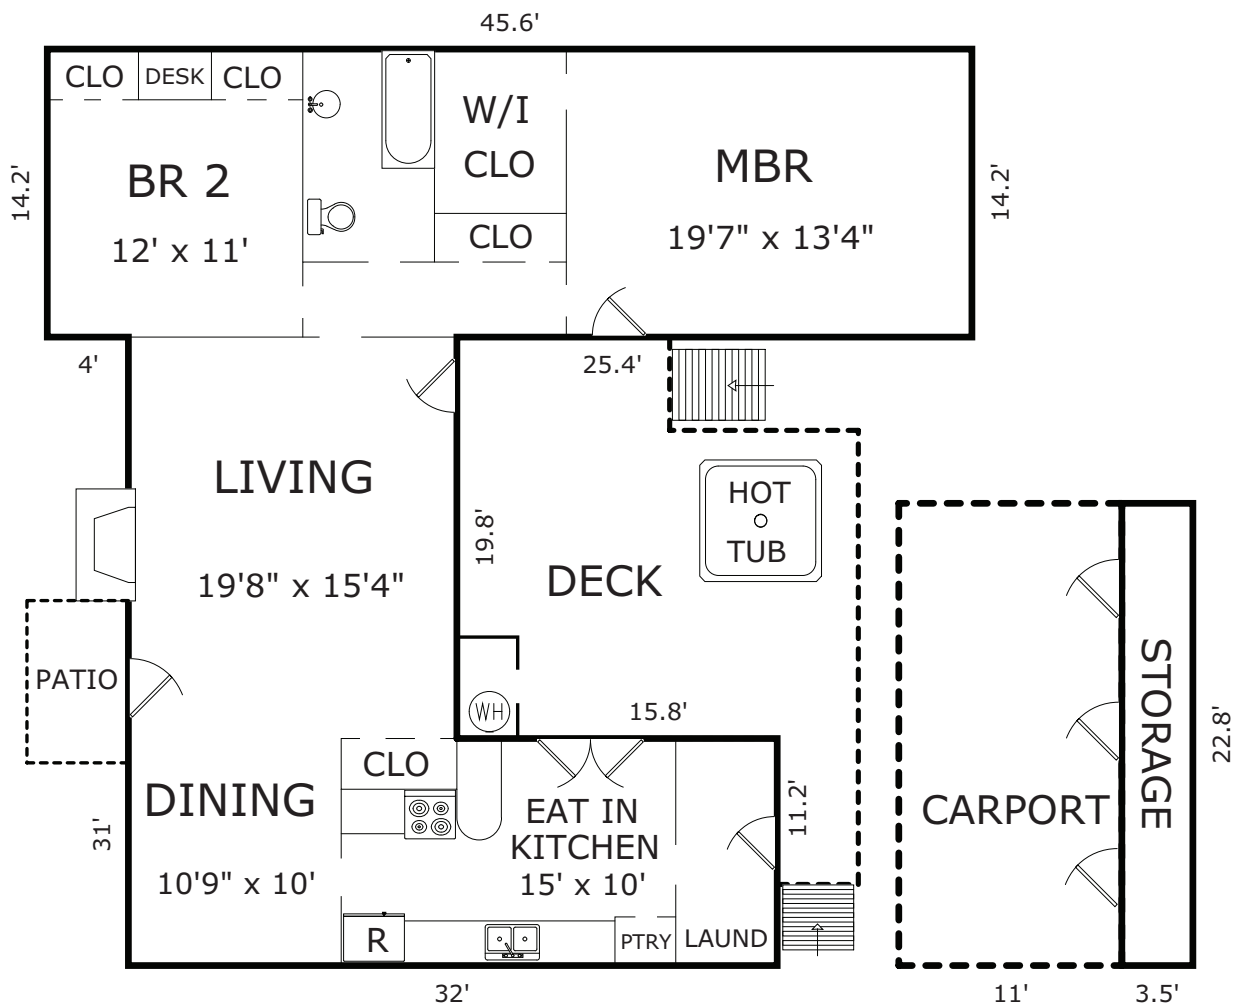

25325 HATTON ROAD, CARMEL, CA 93923

AREA CALCULATIONS

First Floor:	1,327sf
Net Livable Area:	1,327sf
Carport:	250
Storage:	80
Deck:	378
Patio:	45