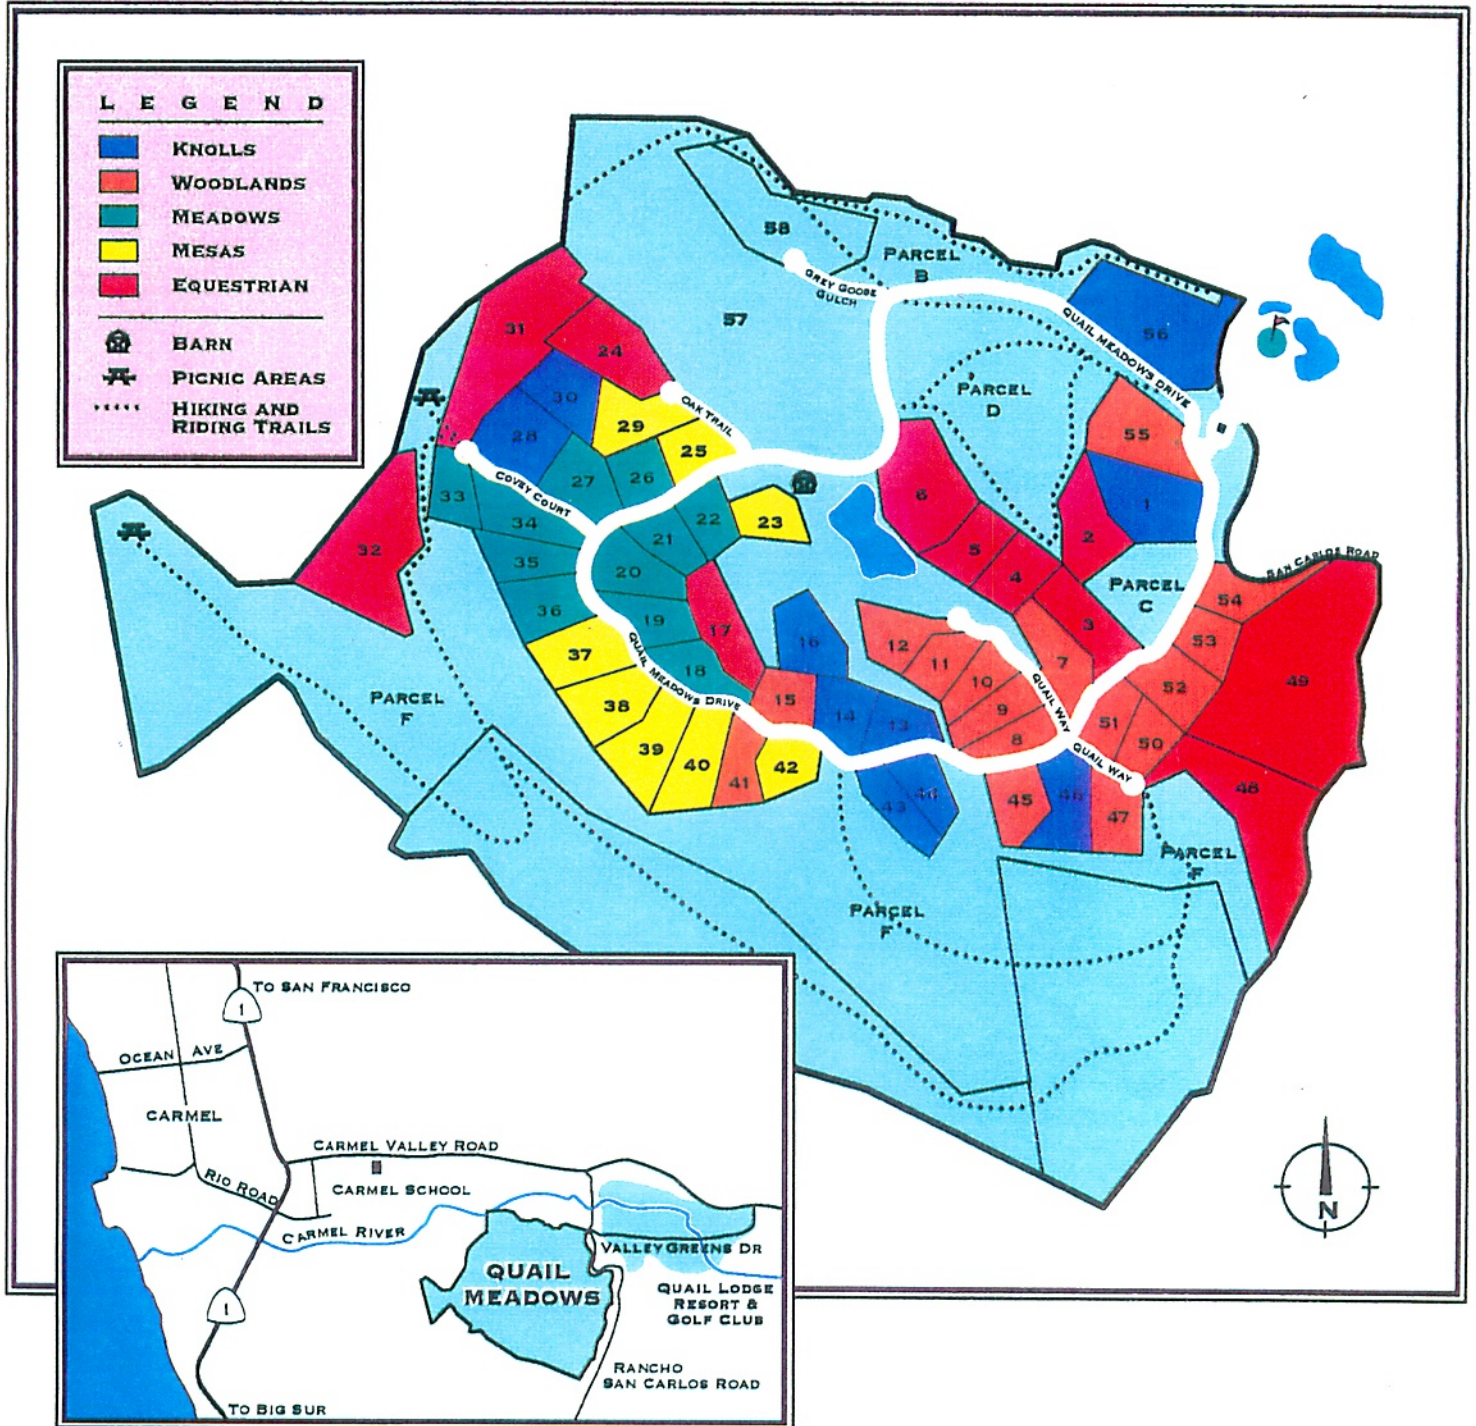

Q U A I L M E A D O W S

The illustration above shows the five categories of homesites and the relative size of Quail Meadows. Quail Meadows comprises 614 acres and the adjacent Quail Lodge Resort and Golf Club property is 235 acres.

Quail Meadows, alone, is larger than all of the Carmel-by-the-Sea area and yet has only 56 homesites in its entire acreage. Due to the strict zoning, there can never be any more parcels in this development.